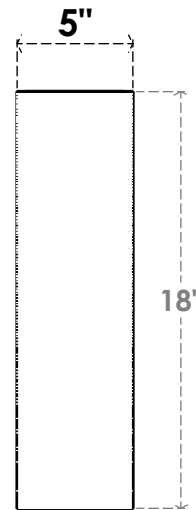

ITEM NUMBER: BRCPC050X14000X18000TRA

5"W X 14"D X 18"H TRADITIONAL ARCHITECTURAL GRADE PVC CLOSED BRACE

SIDE PROFILE

FRONT PROFILE

ISOMETRIC

EKENA MILLWORK
2300 WEST MAIN ST.
CLARKSVILLE, TX 75426
TOLL FREE: 866-607-0453
WWW.EKENAMILLWORK.COM

NOTES

1. INSTALLATION TO BE COMPLETED IN ACCORDANCE WITH MANUFACTURER'S SPECIFICATIONS.
2. DRAWING MAY NOT BE TO SCALE
3. THIS DRAWING IS INTENDED FOR DESIGN AND PLANNING PURPOSES ONLY.
4. ALL INFORMATION CONTAINED HEREIN WAS CURRENT AT THE TIME OF DEVELOPMENT BUT MUST BE REVIEWED AND APPROVED BY THE PRODUCT MANUFACTURER TO BE CONSIDERED ACCURATE.
5. ARCHITECTURAL GRADE PVC PRODUCTS ARE MADE FROM EXPANDED CELLULAR PVC AND COME NATURALLY WHITE BUT MAY BE PAINTED