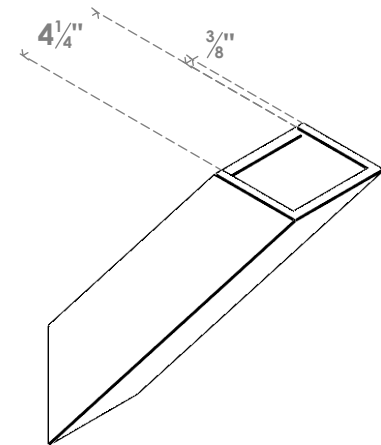

ITEM NUMBER: BRCPC050X14000X18000TRA

5"W X 14"D X 18"H TRADITIONAL ARCHITECTURAL GRADE PVC CLOSED BRACE

SIDE PROFILE

FRONT PROFILE

ISOMETRIC

EKENA MILLWORK
2300 WEST MAIN ST.
CLARKSVILLE, TX 75426
TOLL FREE: 866-607-0453
WWW.EKENAMILLWORK.COM