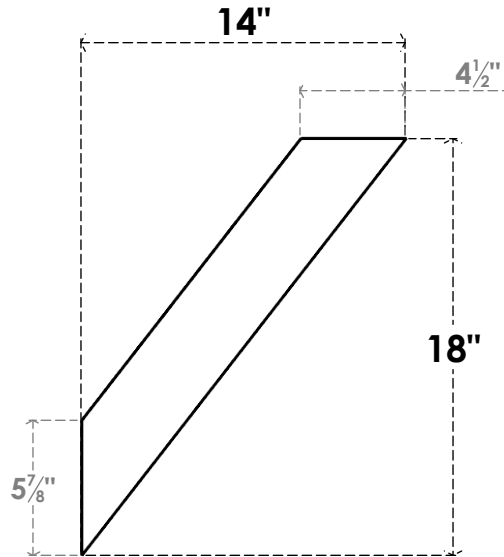

ITEM NUMBER: BRCPC050X14000X18000TRA

5"W X 14"D X 18"H TRADITIONAL ARCHITECTURAL GRADE PVC CLOSED BRACE

SIDE PROFILE

FRONT PROFILE

ISOMETRIC

EKENA MILLWORK
2300 WEST MAIN ST.
CLARKSVILLE, TX 75426
TOLL FREE: 866-607-0453
WWW.EKENAMILLWORK.COM